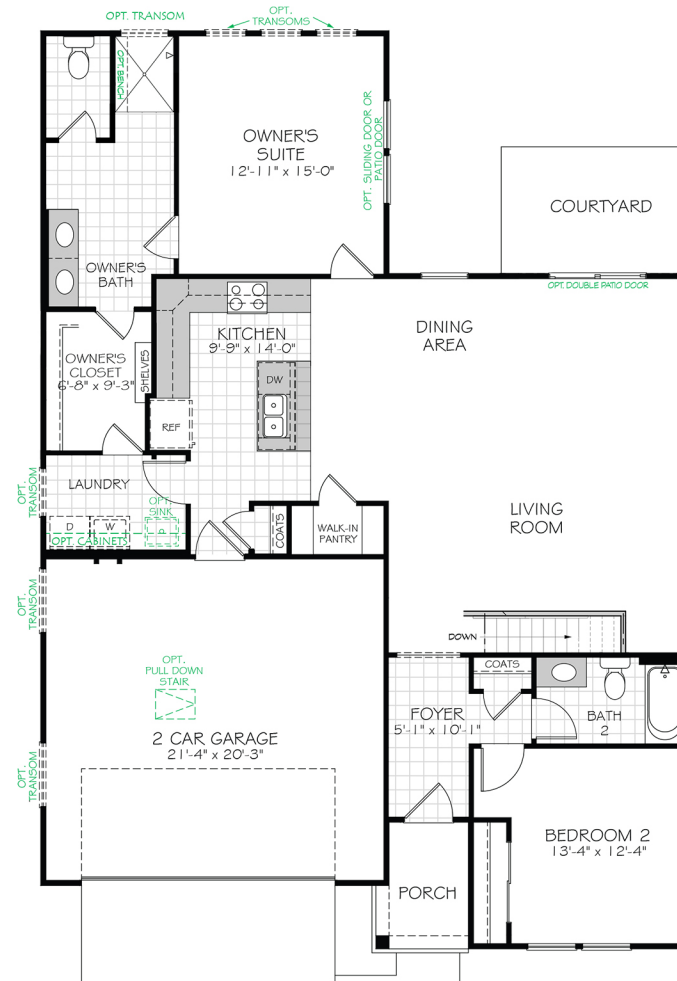

ELEVATION

LOWER LEVEL

MAIN LEVEL

CHESTNUT B

BASEMENT

- 4 Beds**
- 2 Garage**
- 3 Baths**
- 2,580 sqft**

atteberryhomes.com

913.991.3000

This floor plan brochure is for illustrative purposes only. Dimensions and layouts are approximate and may vary. Some items shown are not included, but may be available as options. Please verify all details and ask a representative for more information.