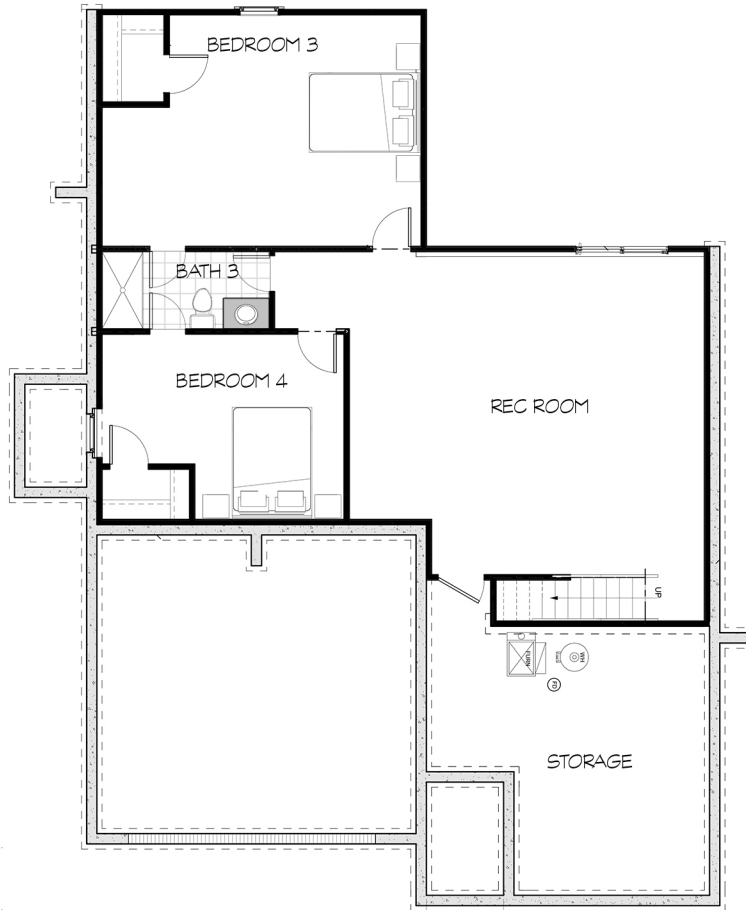

ELEVATION

LOWER LEVEL

MAIN LEVEL

CHESTNUT B

BASEMENT

- 4 Beds**
- 2 Garage**
- 3 Baths**
- 2,580 sqft**

atteberryhomes.com

913.991.3000

This floor plan brochure is for illustrative purposes only. Dimensions and layouts are approximate and may vary. Some items shown are not included, but may be available as options. Please verify all details and ask a representative for more information.